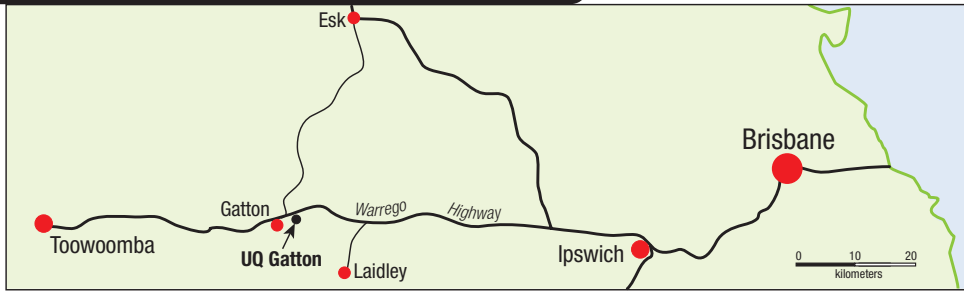

DIRECTIONS TO UQ GATTON CAMPUS

UQ GATTON CAMPUS MAP

UQ Veterinary Medical Centre – 8156
 Small Animal Hospital (SAH)
 Equine Specialist Hospital **UQVETS**

Visitor Information

- Student Info Centre
- Library
- Eating Facilities
- Residential Halls
- Childcare & Preschool
- Emergency Call Points
- Health Service
- Parking (restrictions apply)
- Bus Terminal
- Automatic Teller Machine