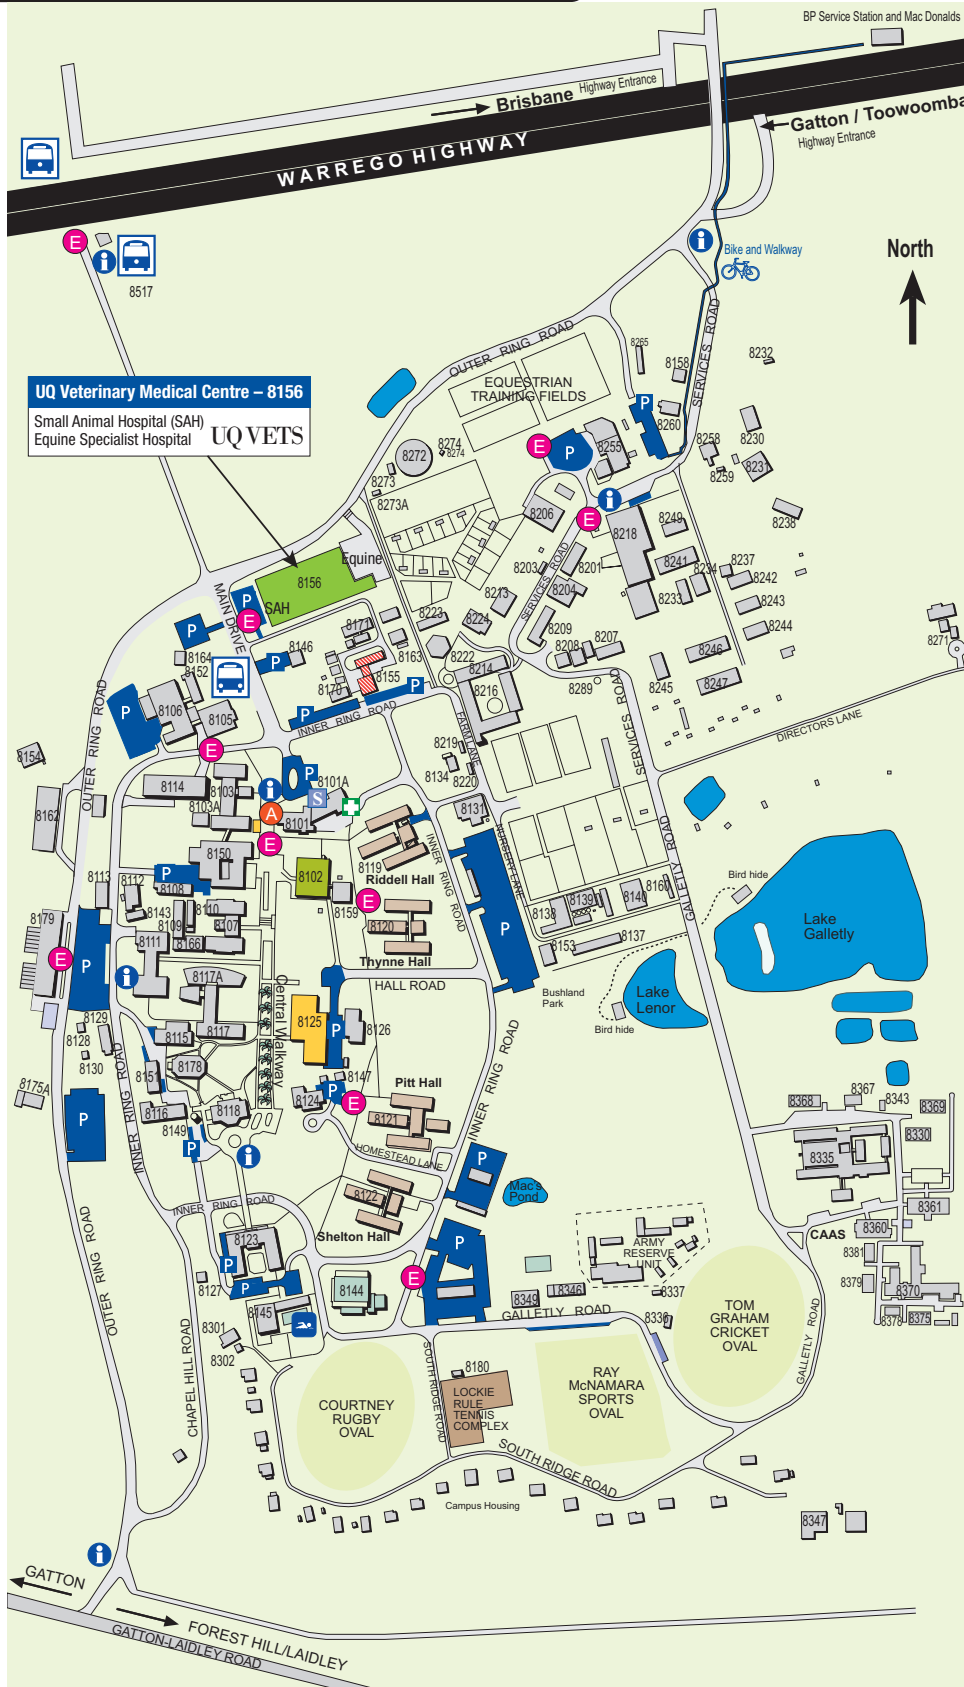

DIRECTIONS TO UQ GATTON CAMPUS

UQ GATTON CAMPUS MAP

UQ Veterinary Medical Centre – 8156
 Small Animal Hospital (SAH)
 Equine Specialist Hospital **UQVETS**

Visitor Information

- Student Info Centre
- Library
- Eating Facilities
- Residential Halls
- Childcare & Preschool
- Emergency Call Points
- Health Service
- Parking (restrictions apply)
- Bus Terminal
- Automatic Teller Machine